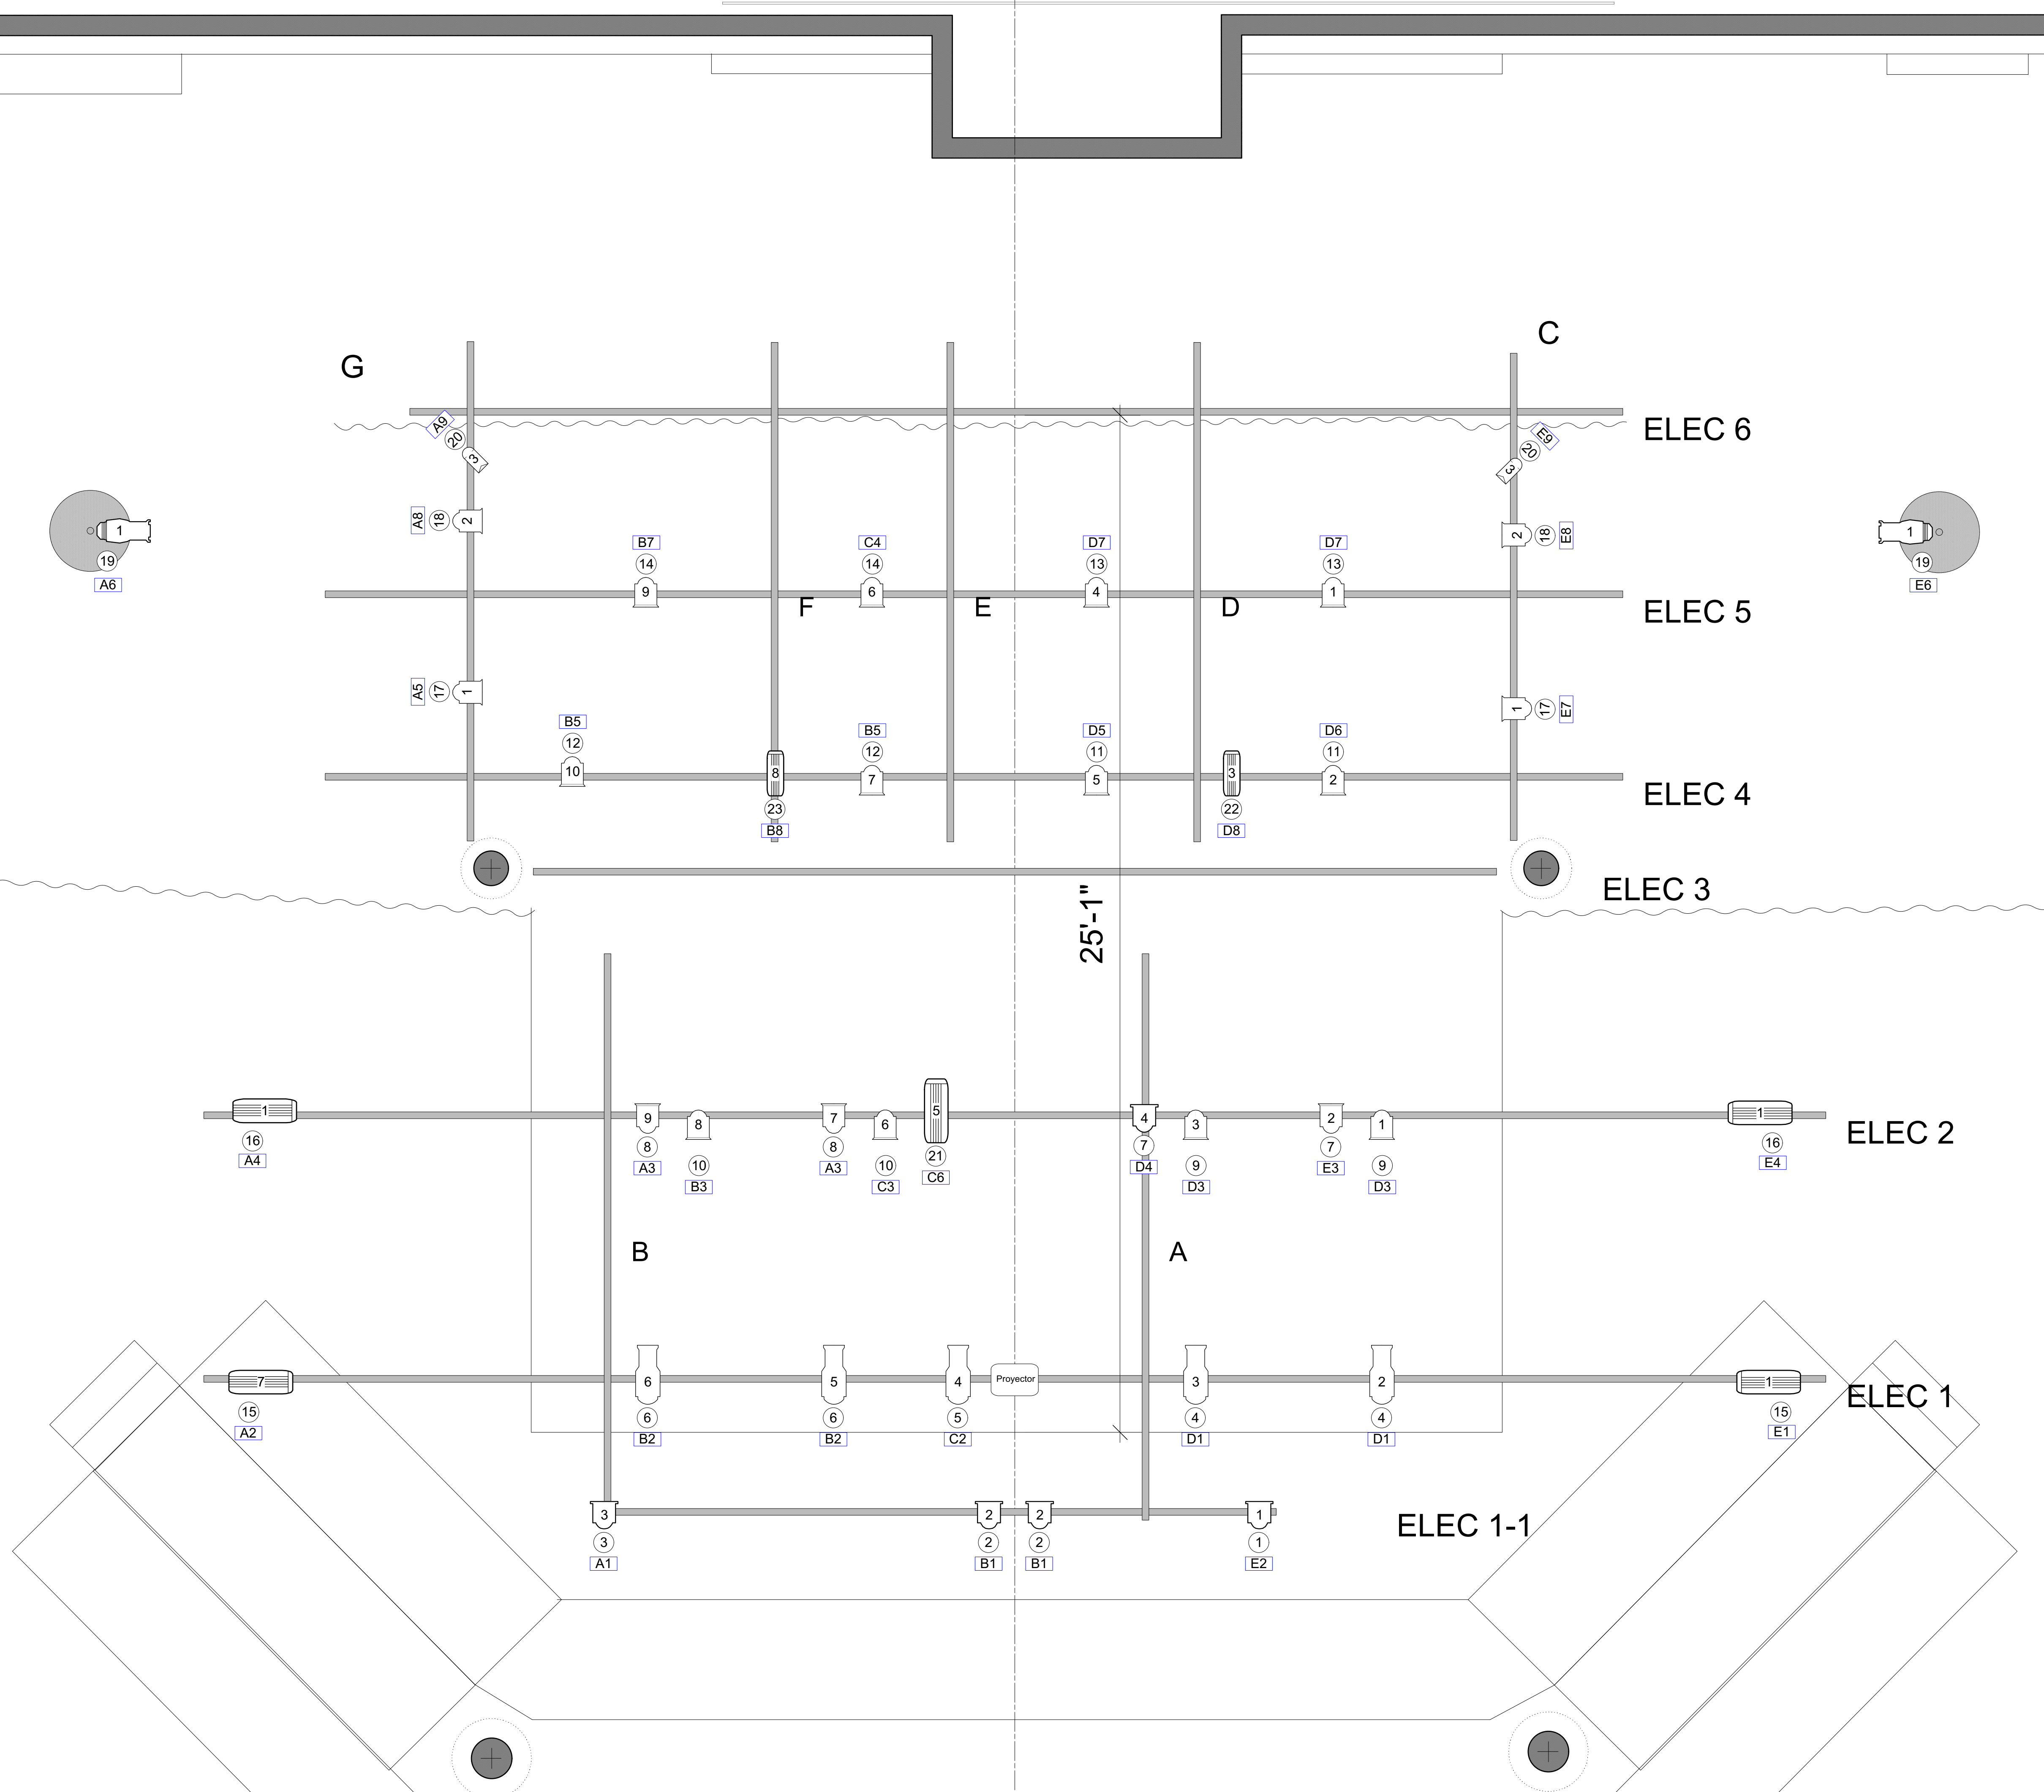

KEY TO SYMBOL

-  6" Fres @ 750w
-  Altman 65Q 6" Fresnel @ 750w
-  Altman 360Q 6x9 @ 750w
-  Altman PAR38 FL @ 150w
-  Altman 360Q 6x12
-  ZOOM
-  MICRO ELLIPSE

Show Name TEATRO LATEA REP PLOT		
Reference	Drawn By O. GARRIGA	Date RE 10/25/17
CAD File Name TEATRO LATEA GP.VWX		